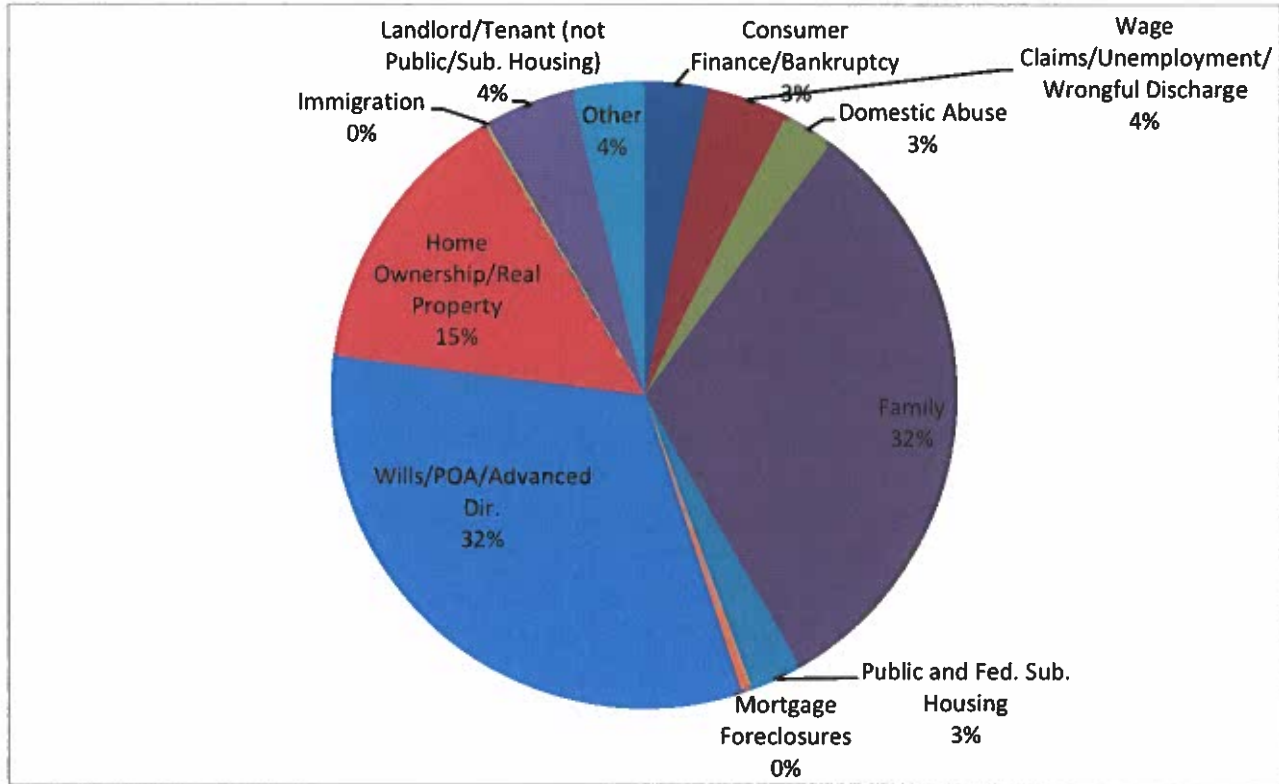

Open Cases in 2019 by Problem Code

• CASE STATISTICS

	STT	STX	ALL
INTAKES	350	481	831
CASES OPENED	320	430	750
CASES CLOSED*	315	181	496

\*Reflects the number of cases closed in the stated year, regardless of year opened.